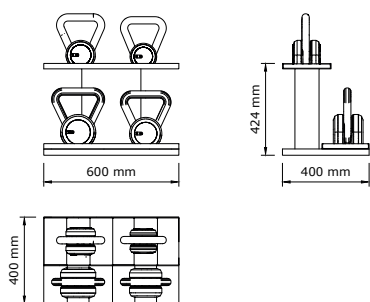

Set including: 1 rack & 4 kettlebells weighing:
4 kg x 1 | 6 kg x 1 | 8 kg x 1 | 10 kg x 1

DIMENSIONS

WEIGHT

NET	67 kg
GROSS	77 kg

Net = rack + kettlebells

Gross = rack + kettlebells + package

COLOUR & MATERIAL